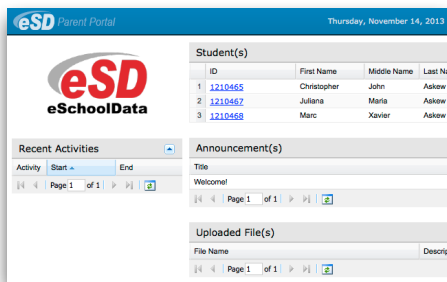

# Simplified Access to Your Children's Academic Information: Updates to the eSD® Parent and Student Portals

Keeping up to date about what's going on with your children's progress at school just got a little easier thanks to an update to the eSchoolData Parent and Student Portals. The eSchoolData Parent and Student Portals have been enhanced with a new look & feel, and a few new convenience features for parents.

*On the homepage, your children's student IDs are now shown as hyperlinks. Simply click on the hyperlink to access student details.*

Student(s)		
	ID	First Name
1	<a href="#">1210465</a>	Christopher
2	<a href="#">1210467</a>	Juliana
3	<a href="#">1210468</a>	Marc